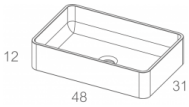

NATURAL

Countertop washbasin

FINISHING

Washbasins

WHITE
BRIGHT

WHITE
MATE

DIMENSIONS AND VARIANTS

Mais informações